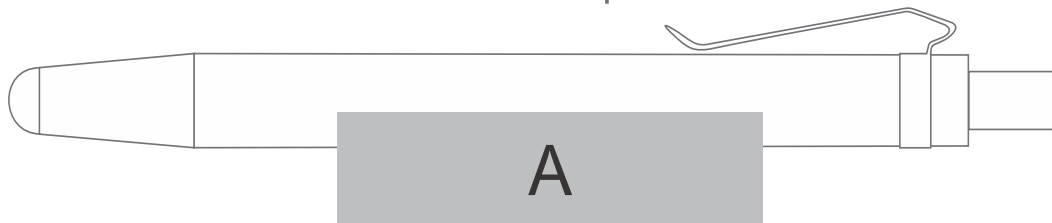

PEN-1340

Eco-Scribe Stylus Ball Pen

Also available in
**LOGO
24**
Check Logo24
guide and t's & c's

***** Wrap Print on quantities over 500 *****

Pad Wrap

Pad Print

Need to know:

Includes 1-Colour, 1-Position Pad Print (setup fee applies).

- Texture of the wood will affect the print

Branding Options:

Position	Branding Method (Branding Code)	No. of Colours	Dimension
A	Pad Printing (PA)	4 Colours	60mm wide x 7mm high
A	Pad Wrap (PW)	1 Colour	55mm wide x 14mm high